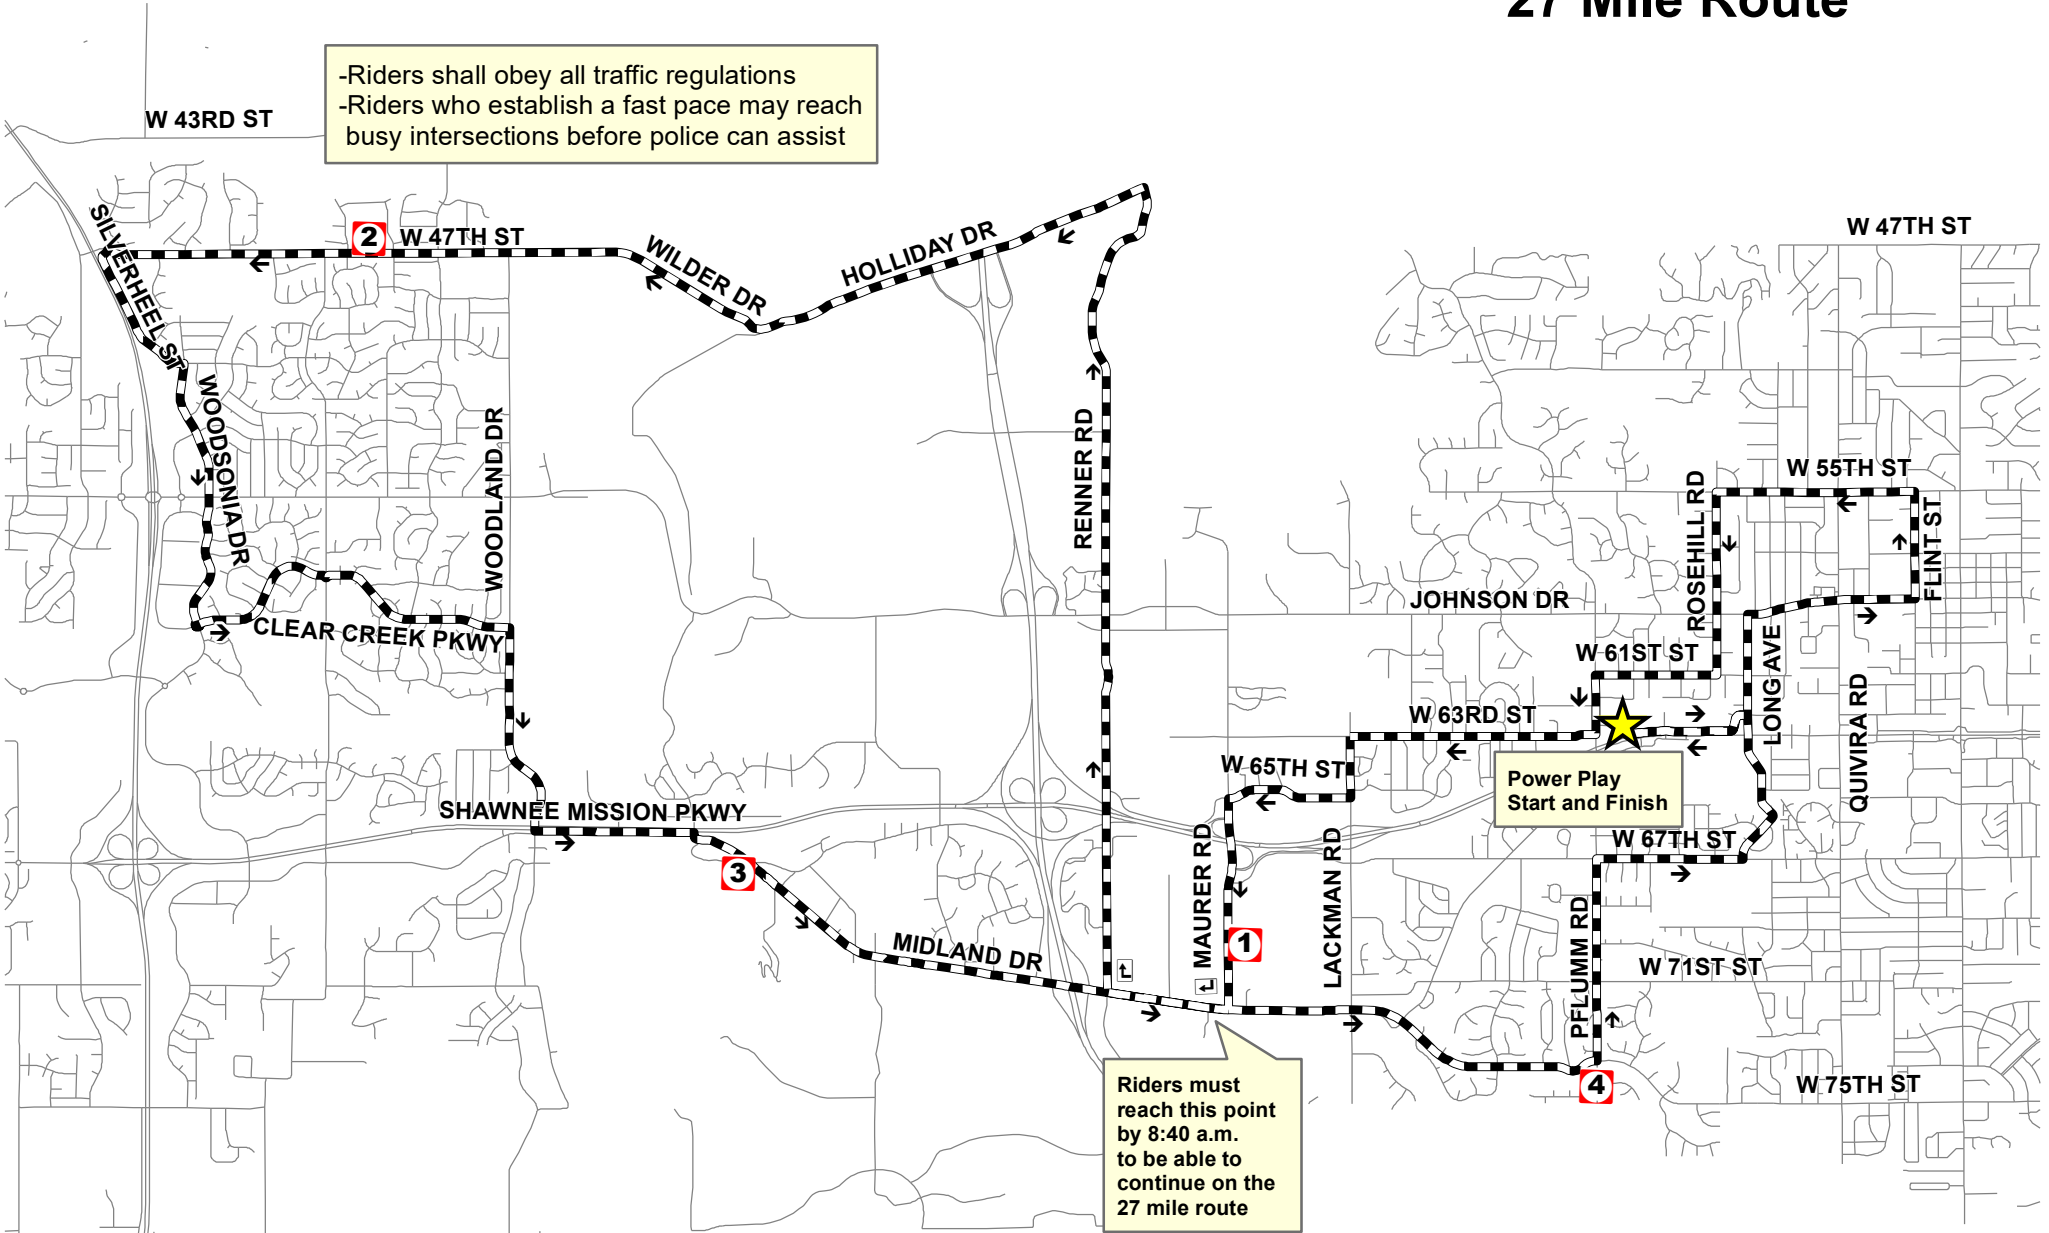

2019 Tour de Shawnee

27 Mile Route

-Riders shall obey all traffic regulations
-Riders who establish a fast pace may reach busy intersections before police can assist

Riders must reach this point by 8:40 a.m. to be able to continue on the 27 mile route

 Rest Stop