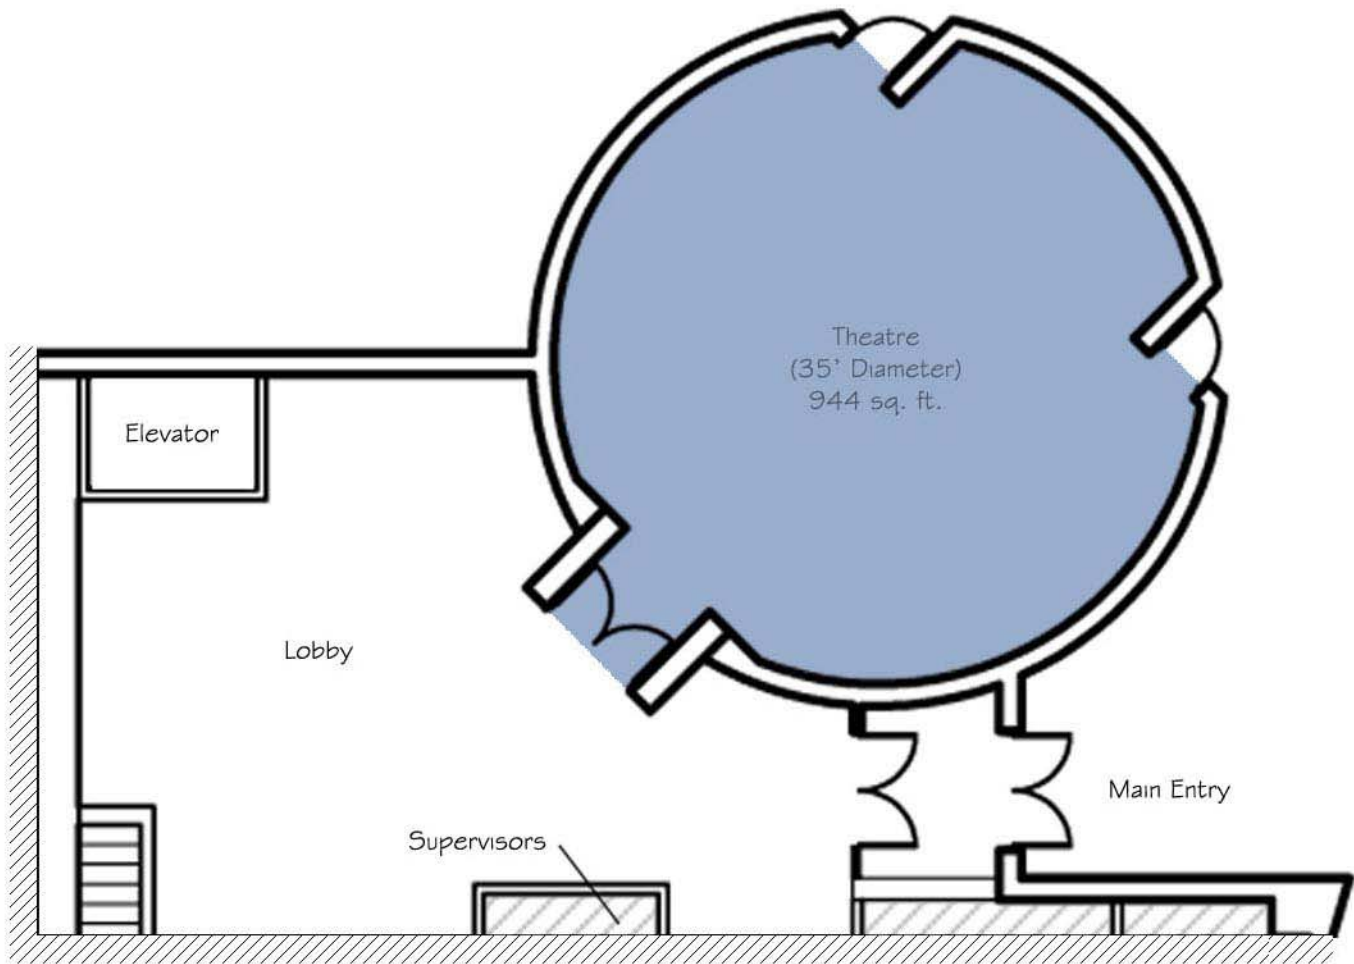

# Upper Level Theatre Shawnee Civic Centre

-  Net Rentable Area
-  Common Area
-  Non-Rentable Space