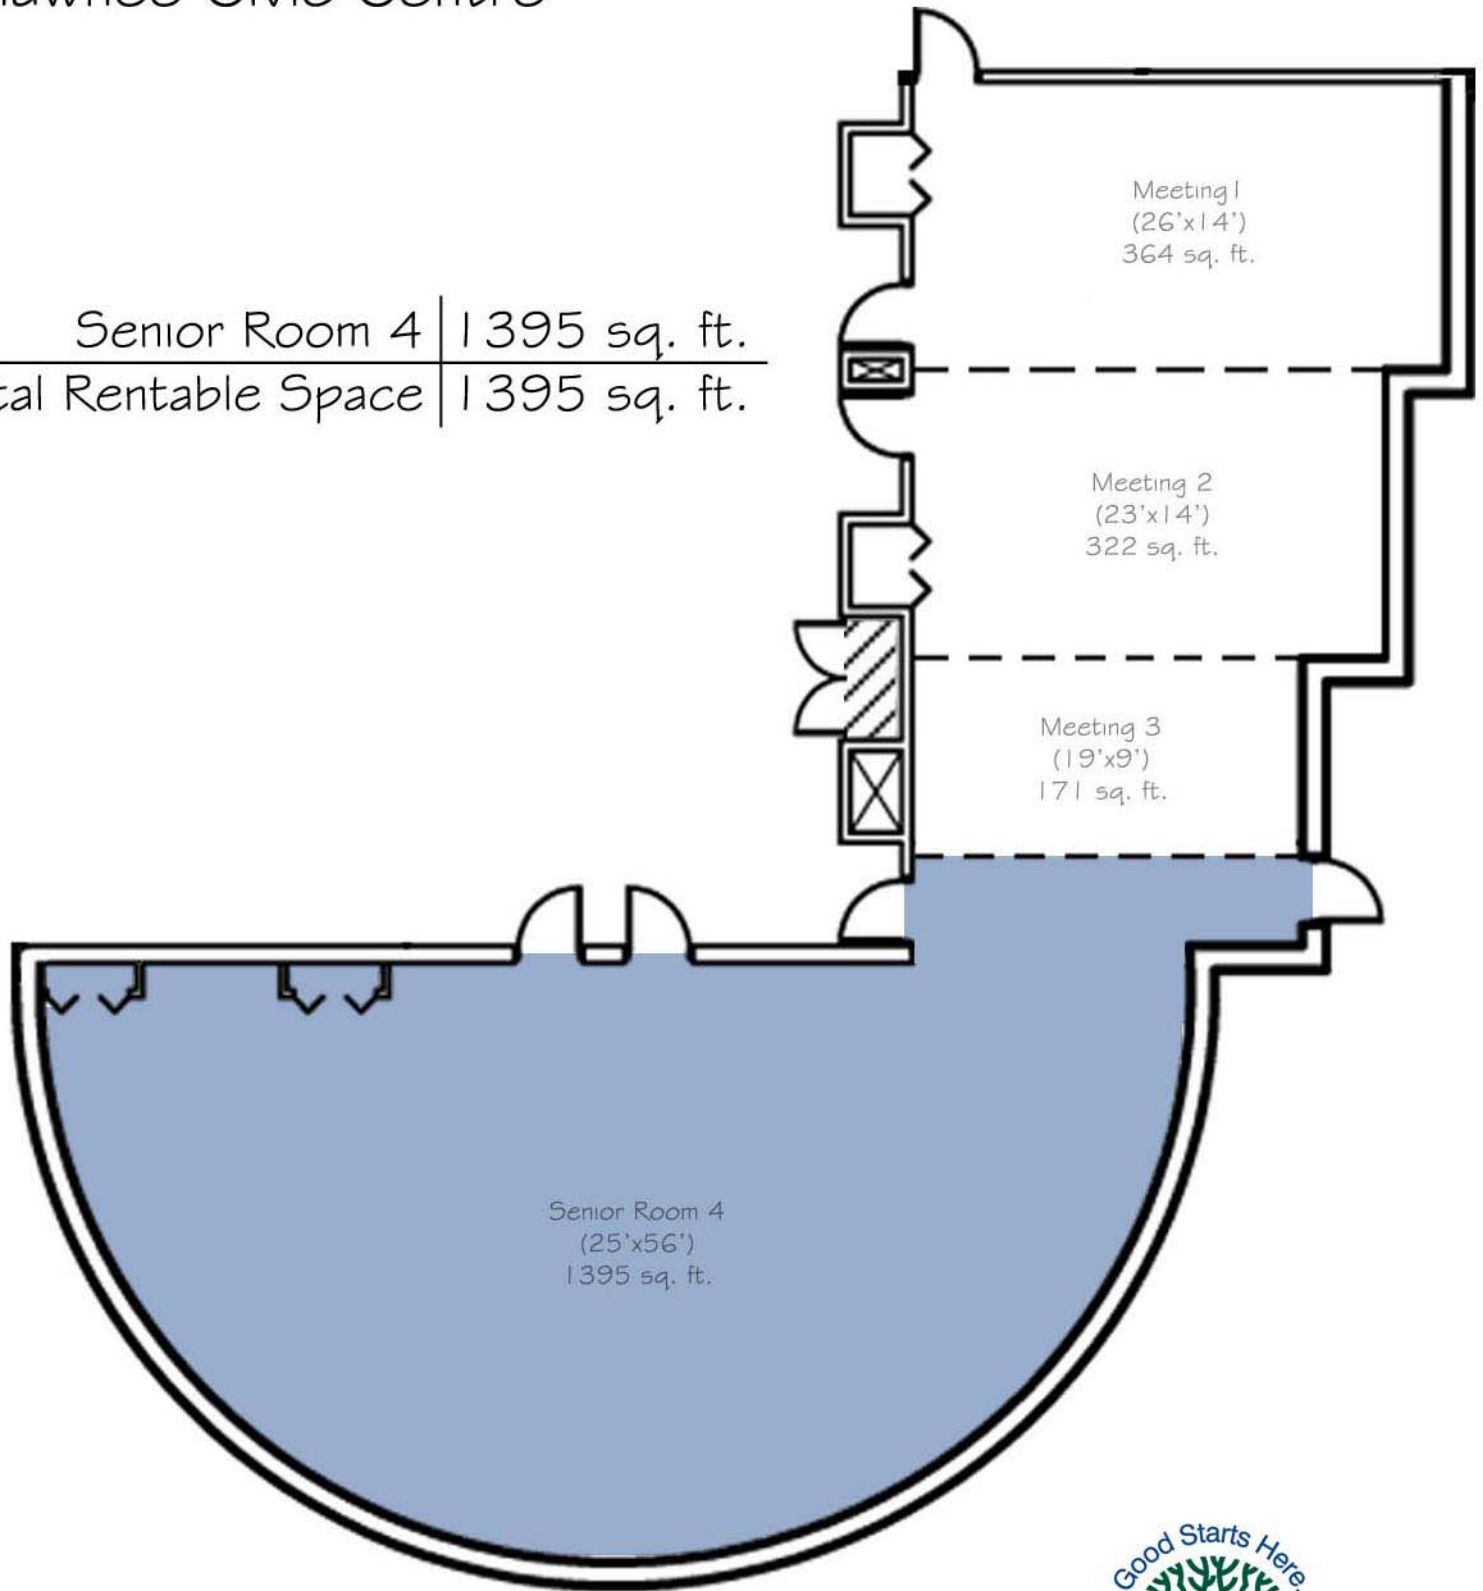

Upper Level  
Senior Room  
Shawnee Civic Centre

Senior Room 4	1395 sq. ft.
Total Rentable Space	1395 sq. ft.

- Net Rentable Area
- ▨ Non-Rentable Space